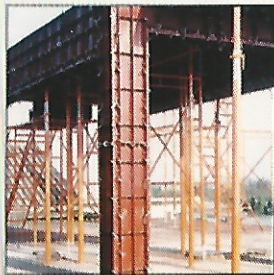

PROP SUPPORT JACKS

Available in various sizes and models

TEMPORARY FENCING AND TEMPORARY FENCE FOR COMMERCIAL AND DOMESTIC USE

Your solution for crowd control needs

STEEL FORMWORKS FOR COLUMNS

BENEFITS:

- Easy manipulation
- Easy transportation
- Saving time
- Security
- Save money
- Reusable
- Less man power and save on time work

STEEL TRUSSES

Available in various sizes: 2 to 4 meters

VERTICAL TRANSPORT SPECIALIST

📍 Bushiri 35, Aruba

☎ 583-8855

☎ 565-0091 | 7338968

✉ rent@coburgheavyequipment.com

📍 Bushiri 35, Aruba

☎ 583-8855 ☎ 565-0091 | 7338968

✉ rent@coburgheavyequipment.com