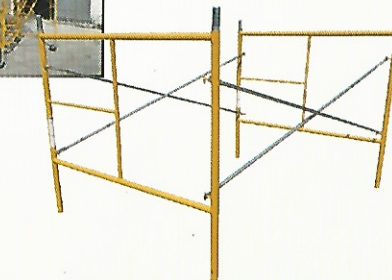

• Walk behind plate  
compactor (50 cm)

• Water tank available  
**EASY TO CARRY AND COMPACT FOR  
ANY COMPACTION JOB SIDE**

**LIGHT TOWERS  
4000 WATT  
LAMPS**

31 ft. (9.5 m) reach and that  
can be rotated 360 degrees

**SCAFFOLDING  
ACCESS  
LADDER**

**SCAFFOLDING  
FRAME SET**

Available in various  
sizes and models

**WALLBOARDS FOR SCAFFOLD**

Available in Aluminum and Wood

**WHEEL  
CASTER SET**