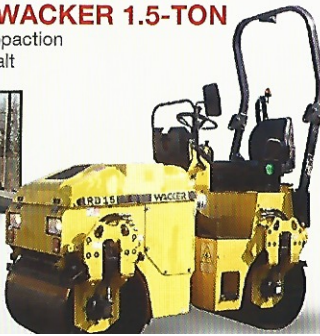

✉ [rent@coburgheavyequipment.com](mailto:rent@coburgheavyequipment.com)

**TELESCOPIC REACH TELEHANDLER JCB**

Maximum lifting Capacity 3700 kg.  
Special attachment also available  
for Construction detail

**DISCOVER THE WORLD  
OF TEREX CRANES**

**ROUGH TERRAIN  
MOBILE CRANE**

18 Ton 60' feet reach max 75'  
with jib (brand Terex)

**SKID STEER  
160 JCB, ROBTEC**  
Special attachment also available  
for construction detail

**DAEWOO 5000 LB  
FORKLIFT TRUCK  
LP GAS ENGINE**

**DOUBLE DRUM VIBRATORY  
ROLLER: WACKER 1.5-TON**

Perfect for compaction  
work and asphalt

**SMALL EQUIPMENT  
RENTAL MODELS**

Personal Garage Mate  
Air Compressor:  
2.20 gallons